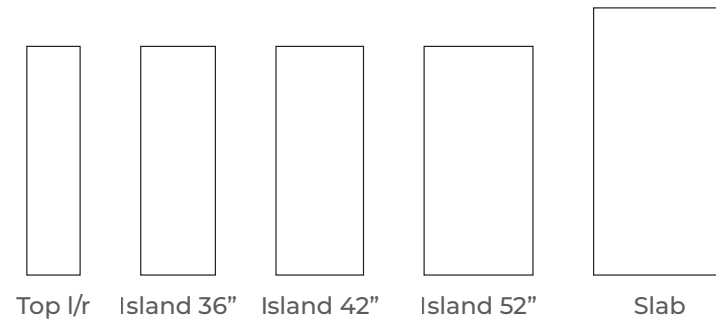

APPLICATIONS

EXPANDED COLLECTION
CONCRETE GREY
RSV4265

THICKNESS

SIZE

SLAB SIZE AVAILABLE

TOP L/R	2cm x 108" x 26"
ISLAND 36"	2cm x 108" x 36"
ISLAND 42"	2cm x 108" x 42"
ISLAND 52"	2cm x 108" x 52"
SLAB	2cm x 126" x 63"
FINISH	Honed