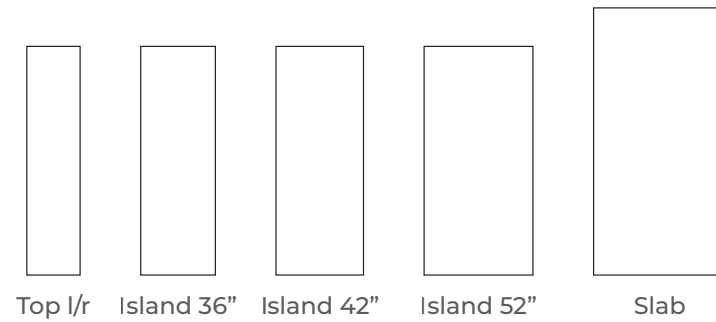

GOLD COLLECTION

GOLD COLLECTION
ONYX GOLD
RSQ5001

THICKNESS

SIZE

SLAB SIZE AVAILABLE

TOP L/R	2cm x 108" x 26"
ISLAND 36"	2cm x 108" x 36"
ISLAND 42"	2cm x 108" x 42"
ISLAND 52"	2cm x 108" x 52"
SLAB	2cm x 126" x 63"
FINISH	Polished