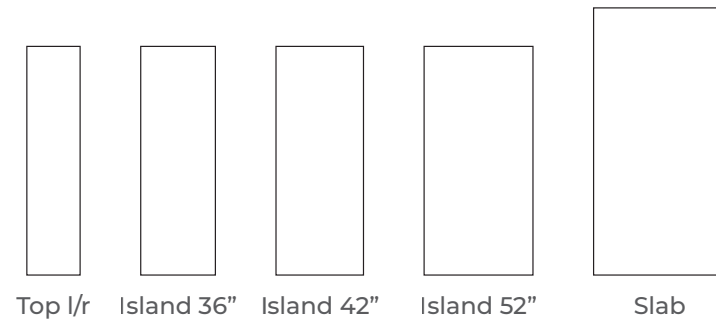

APPLICATIONS

 STAIRCASE	 VANITY TOP	 BATH TUB	 SHOWER BASE
 WASH BASIN	 DOOR WINDOW FRAME	 KITCHEN COUNTER TOP	 DINING TABLE TOP

GOLD COLLECTION
JASPER SILVER
RSQ5002

THICKNESS

SIZE

SLAB SIZE AVAILABLE

TOP L/R	2cm x 108" x 26"
ISLAND 36"	2cm x 108" x 36"
ISLAND 42"	2cm x 108" x 42"
ISLAND 52"	2cm x 108" x 52"
SLAB	2cm x 126" x 63"
FINISH	Polished