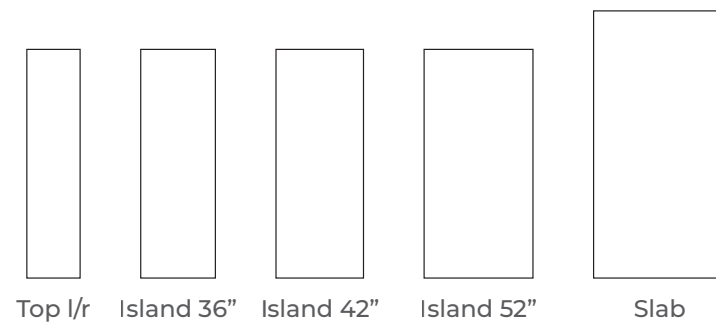

EXPANDED COLLECTION
CARRARA CARVINO
RSC3045

THICKNESS

SIZE