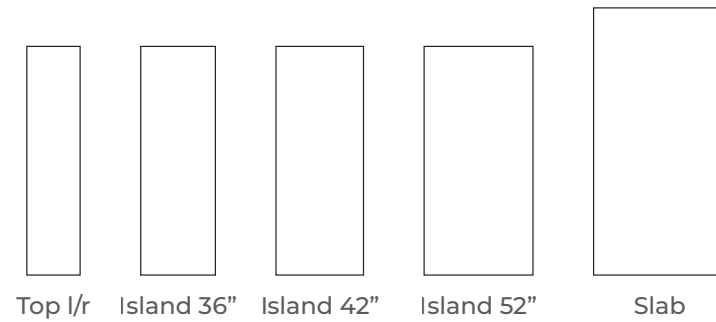

NEW COLLECTION
TUMBLLED STONE
RD4101

THICKNESS

SIZE