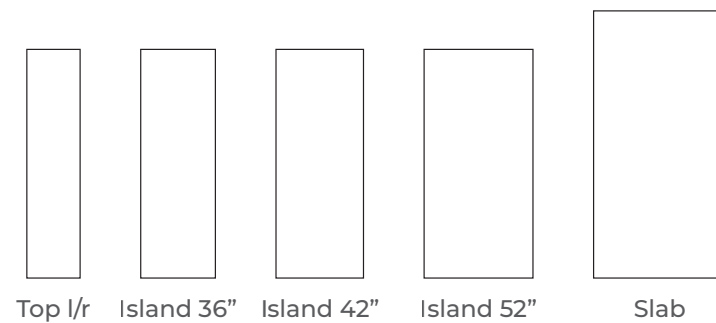

APPLICATIONS

 STAIRCASE	 VANITY TOP	 BATH TUB	 SHOWER BASE
 WASH BASIN	 DOOR WINDOW FRAME	 KITCHEN COUNTER TOP	 DINING TABLE TOP

EXPANDED COLLECTION
CRYSTAL GREY
RSS1206

THICKNESS

SIZE

SLAB SIZE AVAILABLE

TOP L/R	2cm x 108" x 26"
ISLAND 36"	2cm x 108" x 36"
ISLAND 42"	2cm x 108" x 42"
ISLAND 52"	2cm x 108" x 52"
SLAB	2cm x 126" x 63"
FINISH	Polished