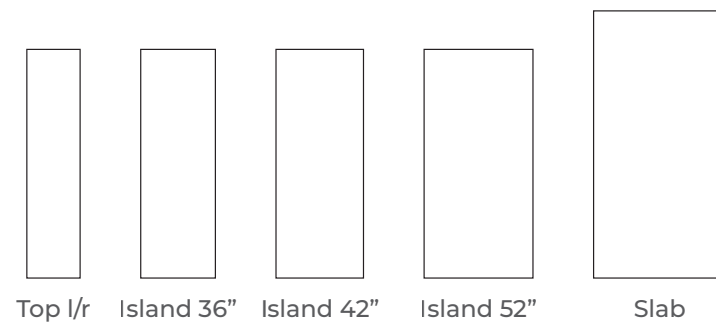

MARQUINA COLLECTION
NERO MARQUINA
RSC3036

THICKNESS

SIZE