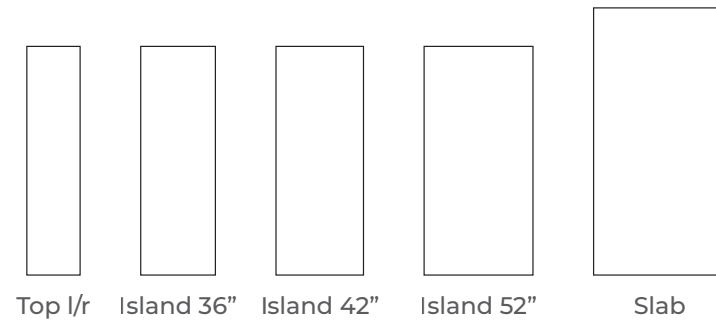

EXPANDED COLLECTION
CARRARA SATUARIO
RSC2012

THICKNESS

SIZE