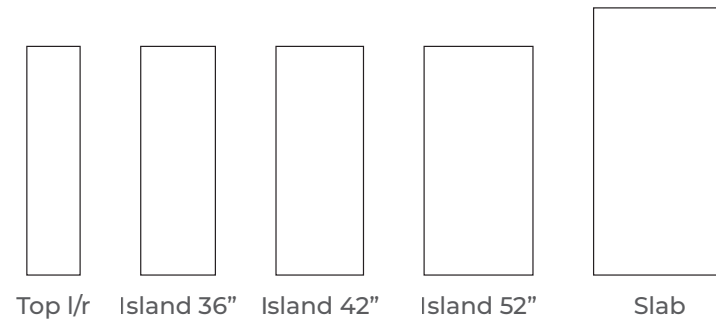

CARRARA COLLECTION
CARRARA VENICE
RSC4054

THICKNESS

SIZE