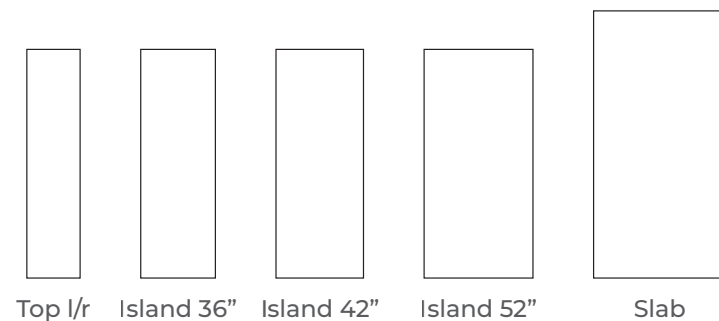

APPLICATIONS

 STAIRCASE	 VANITY TOP	 BATH TUB	 SHOWER BASE
 WASH BASIN	 DOOR WINDOW FRAME	 KITCHEN COUNTER TOP	 DINING TABLE TOP

CARRARA COLLECTION
CARRARA MOON
RSC3039

THICKNESS

SIZE

SLAB SIZE AVAILABLE

TOP L/R	2cm x 108" x 26"
ISLAND 36"	2cm x 108" x 36"
ISLAND 42"	2cm x 108" x 42"
ISLAND 52"	2cm x 108" x 52"
SLAB	2cm x 126" x 63"
FINISH	Polished