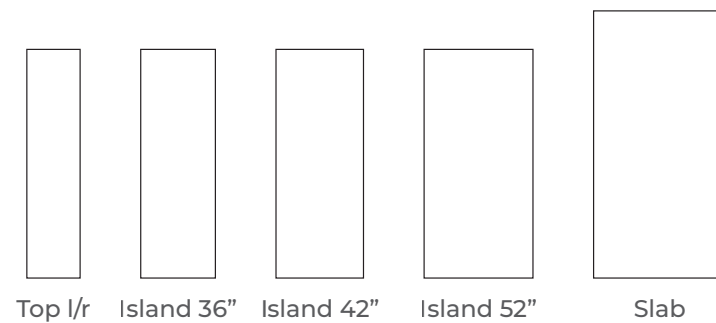

SLAB SIZE AVAILABLE

TOP L/R	2cm x 108" x 26"
ISLAND 36"	2cm x 108" x 36"
ISLAND 42"	2cm x 108" x 42"
ISLAND 52"	2cm x 108" x 52"
SLAB	2cm x 126" x 63"
FINISH	Polished

APPLICATIONS

 STAIRCASE	 VANITY TOP	 BATH TUB	 SHOWER BASE
 WASH BASIN	 DOOR WINDOW FRAME	 KITCHEN COUNTER TOP	 DINING TABLE TOP

MARQUINA COLLECTION
MARQUINA GRANITE
RSC3025

THICKNESS

SIZE

SLAB SIZE AVAILABLE

TOP L/R	2cm x 108" x 26"
ISLAND 36"	2cm x 108" x 36"
ISLAND 42"	2cm x 108" x 42"
ISLAND 52"	2cm x 108" x 52"
SLAB	2cm x 126" x 63"
FINISH	Polished