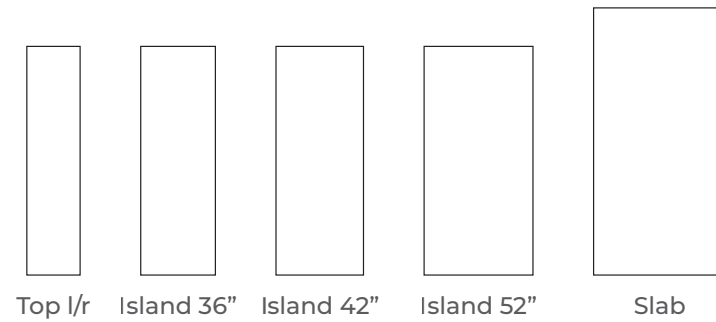

EXPANDED COLLECTION
CALACATTA WHITE
RSC2001

THICKNESS

SIZE