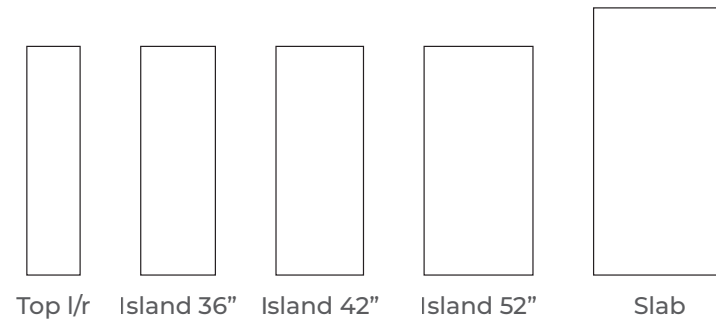

APPLICATIONS

STAIRCARE VANITY TOP BATH TUB SHOWER BASE
 WASH BASIN DOOR WINDOW FRAME KITCHEN COUNTER TOP DINING TABLE TOP

EXPANDED COLLECTION
CARRARA TINTO
RSC3047

THICKNESS

SIZE

SLAB SIZE AVAILABLE

TOP L/R	2cm x 108" x 26"
ISLAND 36"	2cm x 108" x 36"
ISLAND 42"	2cm x 108" x 42"
ISLAND 52"	2cm x 108" x 52"
SLAB	2cm x 126" x 63"
FINISH	Polished