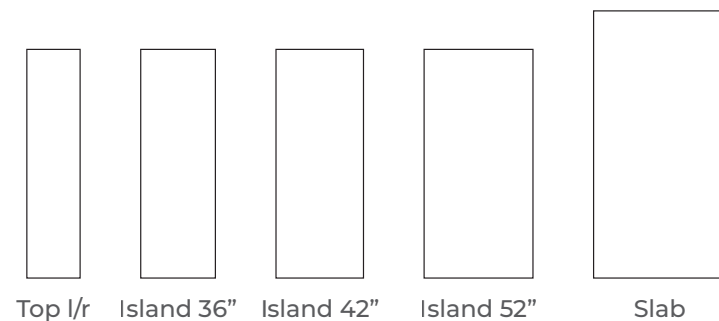

APPLICATIONS

 STAIRCASE	 VANITY TOP	 BATH TUB	 SHOWER BASE
 WASH BASIN	 DOOR WINDOW FRAME	 KITCHEN COUNTER TOP	 DINING TABLE TOP

CARRARA COLLECTION
CARRARA ORO
RSC3058

THICKNESS

SIZE

SLAB SIZE AVAILABLE

TOP L/R	2cm x 108" x 26"
ISLAND 36"	2cm x 108" x 36"
ISLAND 42"	2cm x 108" x 42"
ISLAND 52"	2cm x 108" x 52"
SLAB	2cm x 126" x 63"
FINISH	Polished