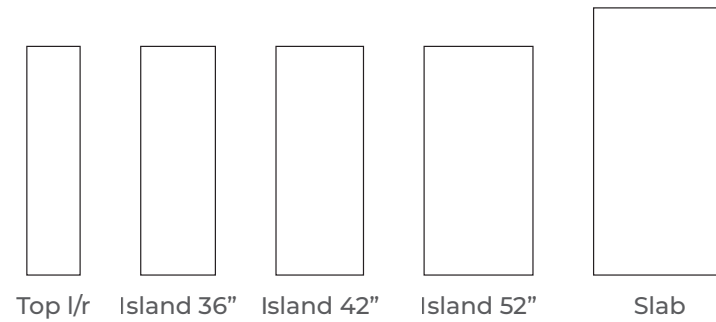

APPLICATIONS

EXPANDED COLLECTION
GREY WAVE
RSN4002

THICKNESS

SIZE

SLAB SIZE AVAILABLE

TOP L/R	2cm x 108" x 26"
ISLAND 36"	2cm x 108" x 36"
ISLAND 42"	2cm x 108" x 42"
ISLAND 52"	2cm x 108" x 52"
SLAB	2cm x 126" x 63"
FINISH	Polished