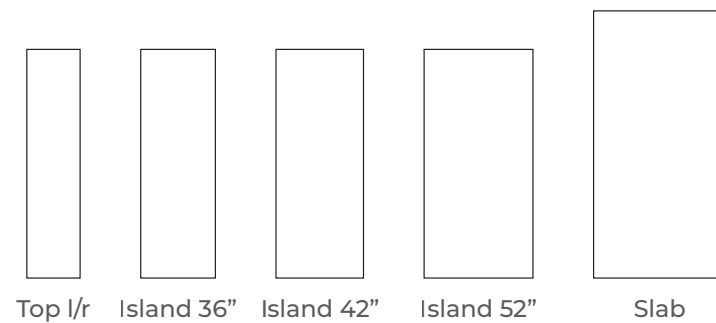

APPLICATIONS

EXPANDED COLLECTION
BISQUIT LIGHT
RSV1159

THICKNESS

SIZE

SLAB SIZE AVAILABLE

TOP L/R	2cm x 108" x 26"
ISLAND 36"	2cm x 108" x 36"
ISLAND 42"	2cm x 108" x 42"
FINISH	Polished

APPLICATIONS

EXPANDED COLLECTION
CALACATTA ROMA
RSC3049