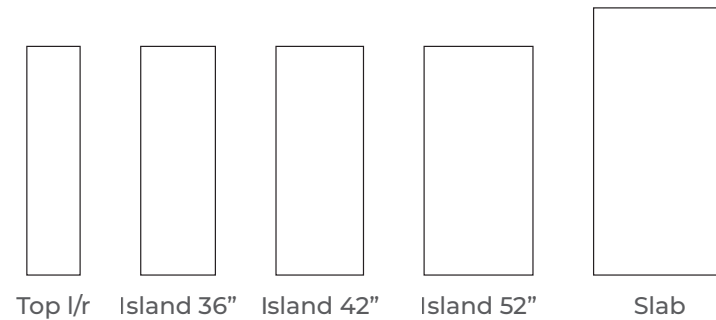

EXPANDED COLLECTION
CALACATTA PERLINO
RSC3061

THICKNESS

SIZE